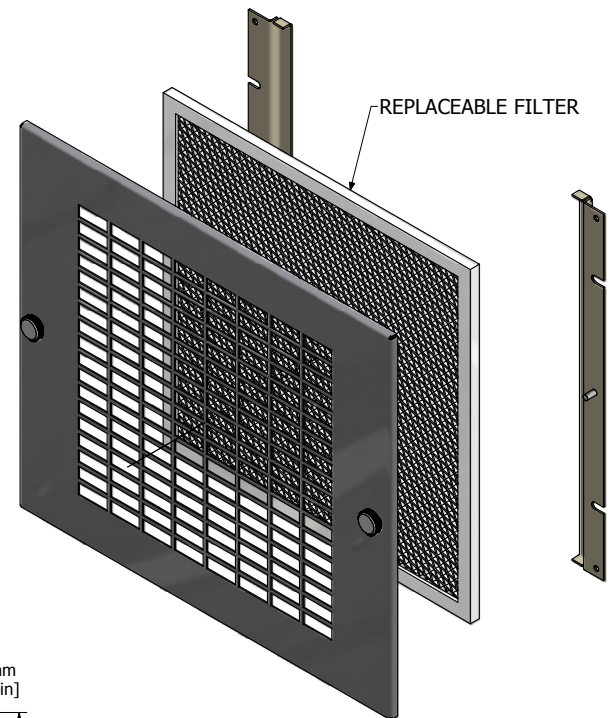

ASSEMBLY - VIEW FROM FRONT

ASSEMBLY - VIEW FROM SIDE

EXPLODED ASSEMBLY VIEW

ASSEMBLY - VIEW FROM BACK

ASSEMBLY CUTOUT

<b>XFG10</b>
Finish - Front Screen - Polished Stainless Steel
- Brackets - Painted Grey Steel
<b>ACCESSORIES</b>
Replacement Filter - XFF10 (Package of 3)