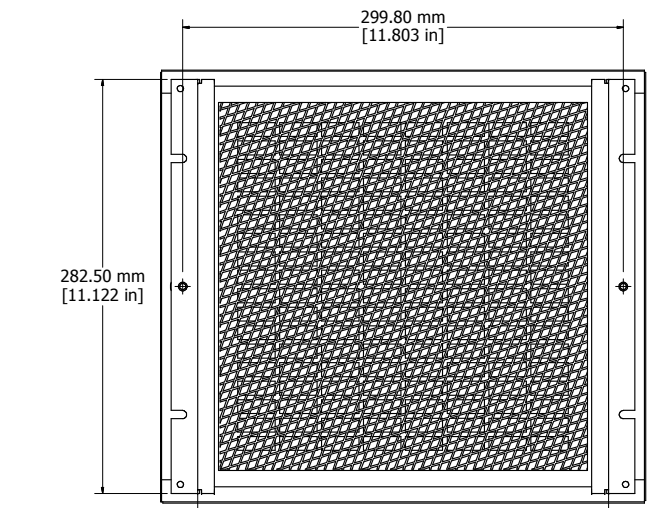

ASSEMBLY - VIEW FROM FRONT

ASSEMBLY - VIEW FROM SIDE

EXPLODED ASSEMBLY VIEW

ASSEMBLY - VIEW FROM BACK

ASSEMBLY CUTOUT

<b>XFG10</b>
Finish - Front Screen - Polished Stainless Steel
- Brackets - Painted Grey Steel
<b>ACCESSORIES</b>
Replacement Filter - XFF10 (Package of 3)