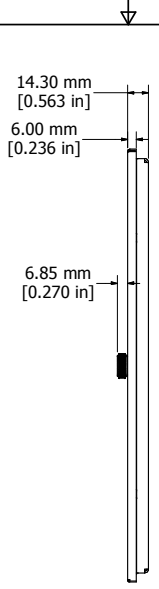

ASSEMBLY - VIEW FROM FRONT

ASSEMBLY - VIEW FROM SIDE

EXPLODED ASSEMBLY VIEW

ASSEMBLY - VIEW FROM BACK

ASSEMBLY CUTOUT

<b>XFG10</b>
Finish - Front Screen - Polished Stainless Steel
- Brackets - Painted Grey Steel
<b>ACCESSORIES</b>
Replacement Filter - XFF10 (Package of 3)