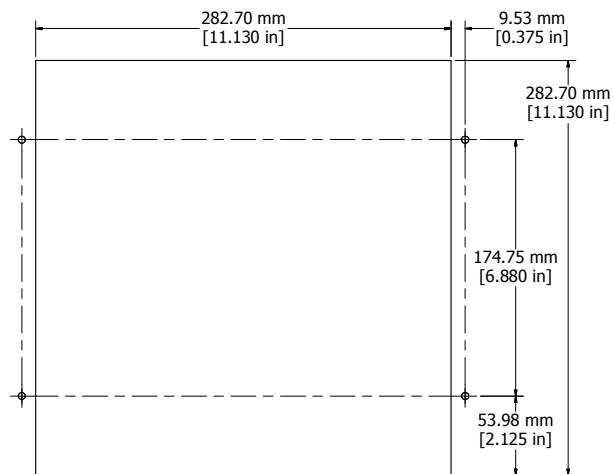

ASSEMBLY - VIEW FROM FRONT

ASSEMBLY - VIEW FROM SIDE

EXPLODED ASSEMBLY VIEW

ASSEMBLY - VIEW FROM BACK

ASSEMBLY CUTOUT

<b>XFG10</b>
Finish - Front Screen - Polished Stainless Steel
- Brackets - Painted Grey Steel
<b>ACCESSORIES</b>
Replacement Filter - XFF10 (Package of 3)